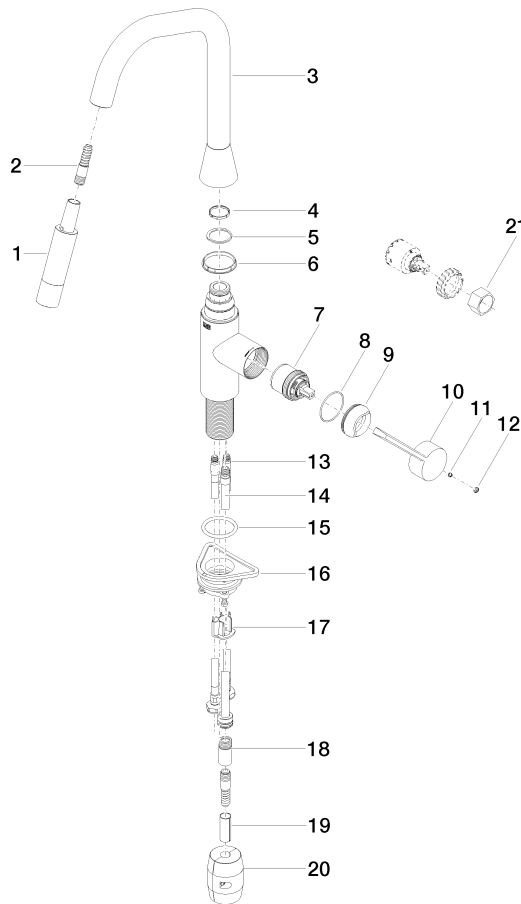

33 875 895

- 240mm projection
- pivotable spout 360°
- Optional swivel limiter available with swivel limiter set 12 821 970 90
- laminar and spray flow
- height of mixer 420 mm
- height up to laminar flow regulator 240 mm
- hole diameter 35 mm
- 1800 mm metal shower hose
- sprayface with anti-scaling system
- max. flow 10.4 l/min at 3 bar flow pressure
- lead-free
- This product can help a building meet the requirements of Green Building Rating Systems, e.g. LEED®, BREEAM®, DGNB

Intrinsic protection against back flow.

	Chrome	33 875 895-00
	Brushed Platinum	33 875 895-06
	Platinum	33 875 895-08
	Durabrace (23kt Gold)	33 875 895-09
	Dark Chrome	33 875 895-19
	Brushed Durabrace (23kt Gold)	33 875 895-28
	Matte Black	33 875 895-33
	Brushed Champagne (22kt Gold)	33 875 895-46
	Champagne (22kt Gold)	33 875 895-47
	Brushed Chrome	33 875 895-93
	Brushed Dark Platinum	33 875 895-99

Recommended miscellaneous

Swivel limitation set - 12 821 970 90

Recommended miscellaneous

Strainer waste with control handle - Chrome 10 712 970-00

Recommended miscellaneous

Dispenser without rosette - Chrome 82 424 970-00

33 875 895

Flow rate chart

Certificates

Belgaqua_21-027- 27_3. LGA_28658. GDV_0400314.

33 875 895

Spare parts list

No.	Item Number	Name	Quantity used	Delivery time
1	90 12 11 148 00-00	shower	1	10
2	04 30 02 120 00-00	hose	1	10
3	90 28 22 301 00-00	spout	1	10
4	09 28 10 160 90	ring	1	2
5	09 28 10 162 90	ring	1	2
6	09 28 10 161 90	ring	1	2
7	90 15 05 064 02 90	cartridge	1	2
8	09 14 10 190 90	seal	1	2
9	09 28 30 030-00	cover	1	10
10	09 20 89 020-00	handle	1	10
11	90 31 11 063 00 90	pin	1	2
12	90 31 20 087 00-00	plug	1	10
13	04 30 04 101 00 90	hose	1	2
14	04 28 20 067 00 90	pipe	1	2
15	09 14 10 036 90	seal	1	2
16	04 30 11 040 00 90	fixing set	2	2
17	09 20 93 056 90	insert	1	2
18	90 24 03 253 00 90	adaptor	1	2
19	09 30 03 038 90	hose	1	2
20	04 21 50 010 00 90	accessories	1	2
21	90 30 09 031 00 90	key	1	2